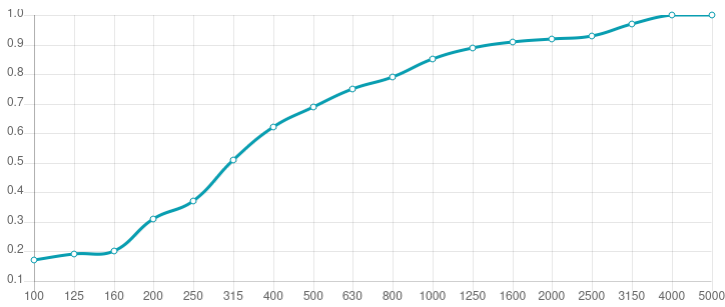

Performance

Technical Information

Features

Type:  
Absorber

Absorption range: 315 Hz to 8000 Hz

Acoustic Class: B | ( $\alpha_w$ ) = 0,80

Available fire rates:  
FG | Furniture Grade

Material:  
- Acoustic fabric  
- Calibrated cell acoustic foam

Dimensions:

FG - SF | 555x257x50mm | 0.24 Kg

Myriad is an acoustic absorber panel, designed for rooms that require a simple and efficient solution for reverberation control. Made from high performance acoustic foam, covered with a premium acoustic fabric, Myriad excels in the high frequency range. Myriad unleashes its design potential when combining colours, allowing you to create beautiful designs and your own personalised patterns. Myriad is very easy to install, with a self-adhesive backing. In minutes you can have your room acoustically treated and ready to use.