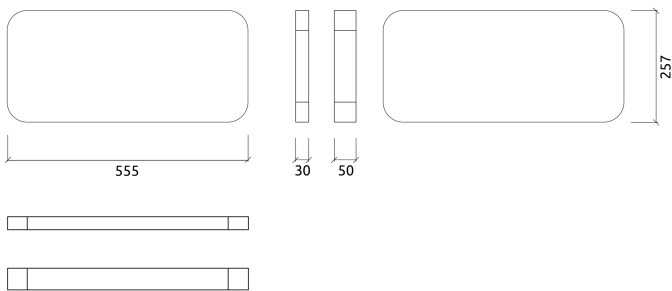

Technical Information

Features

Type:
Absorber

Absorption range: 315 Hz to 8000 Hz

Acoustic Class: B | (α_w) = 0,80

Available fire rates:
FG | Furniture Grade

Material:
- Acoustic fabric
- Calibrated cell acoustic foam

Dimensions:

FG - SF | 555x257x50mm | 0.24 Kg